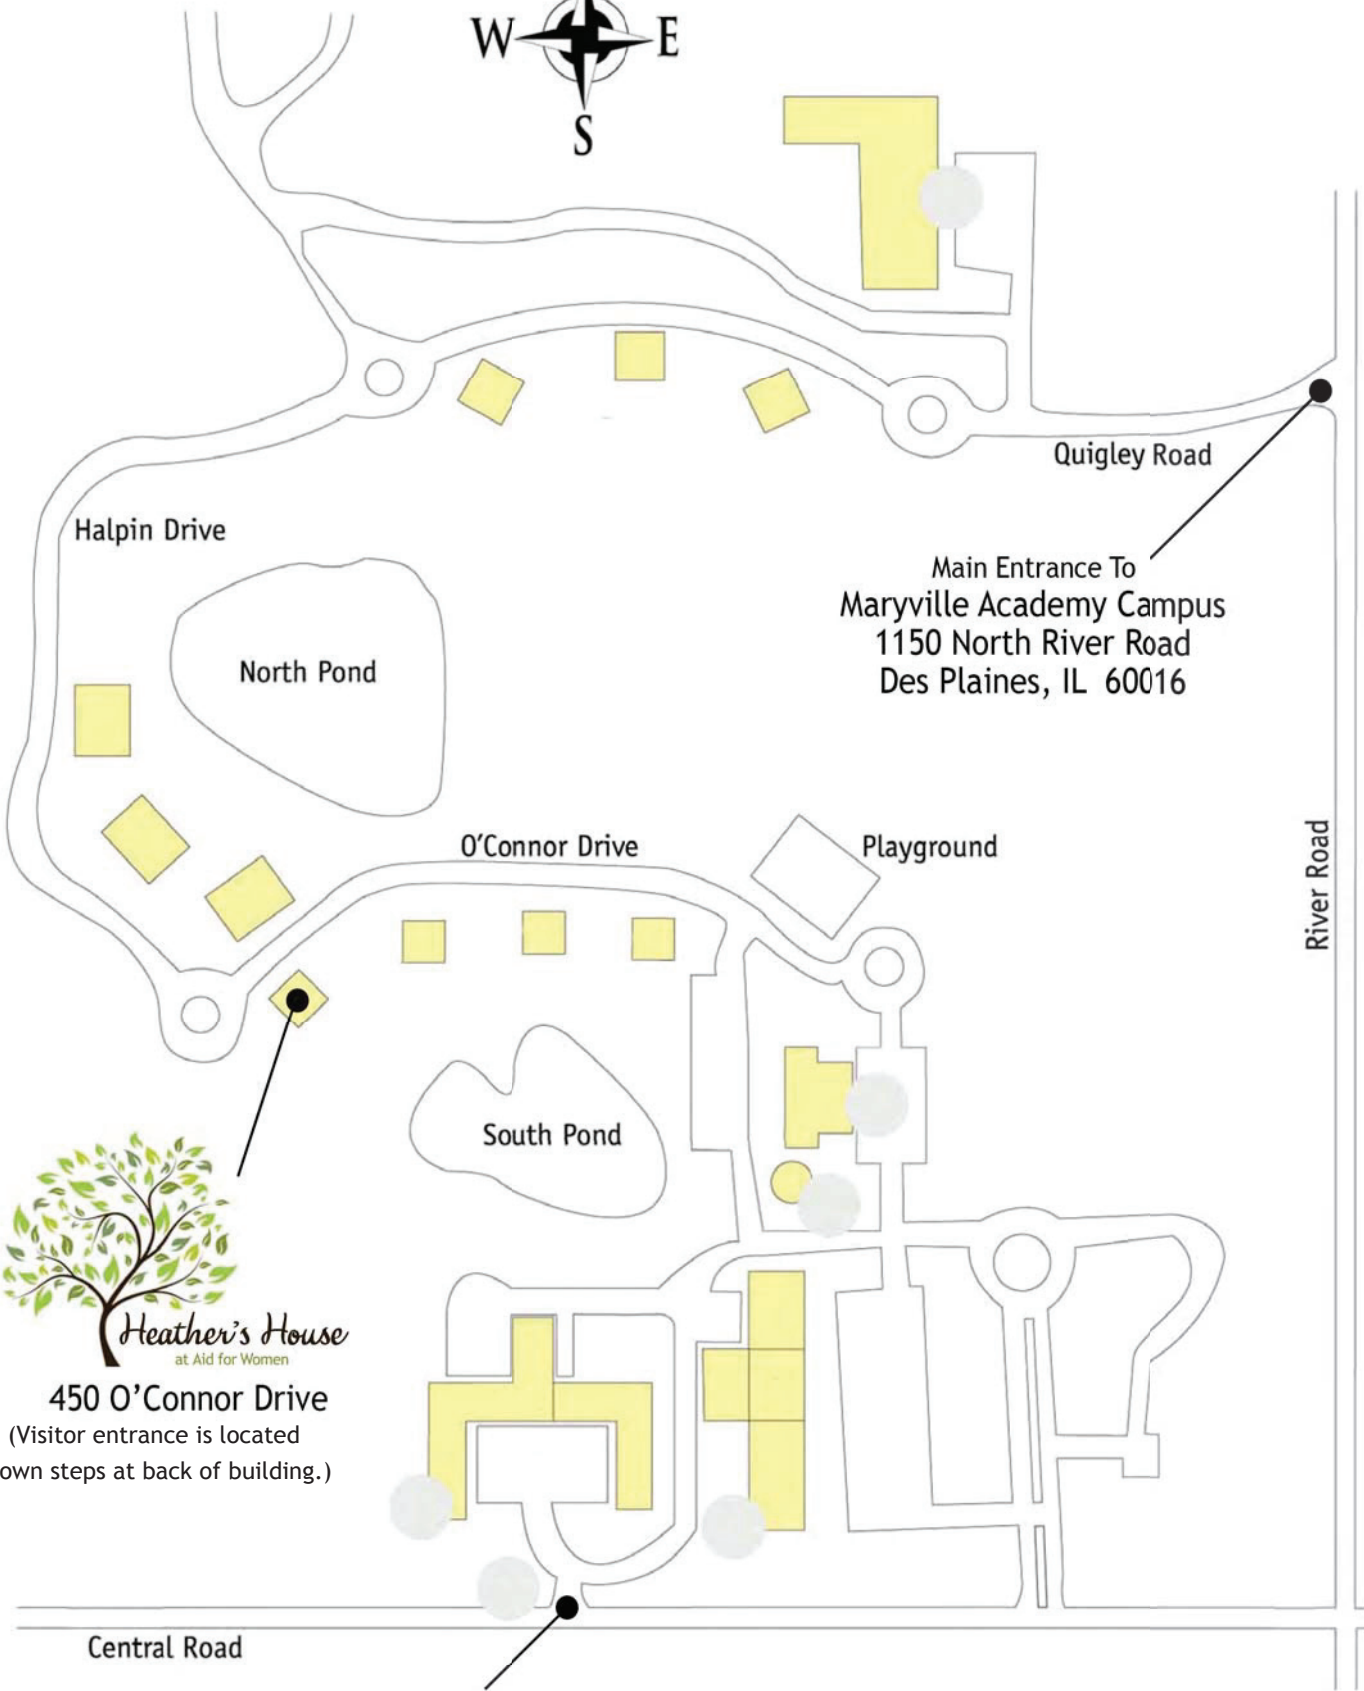

# Heather's House

at Aid for Women

Quigley Road

Main Entrance To  
Maryville Academy Campus  
1150 North River Road  
Des Plaines, IL 60016

Halpin Drive

North Pond

O'Connor Drive

Playground

River Road

South Pond

**450 O'Connor Drive**  
(Visitor entrance is located  
down steps at back of building.)

Central Road

Alternate Entrance To  
Maryville Academy Campus